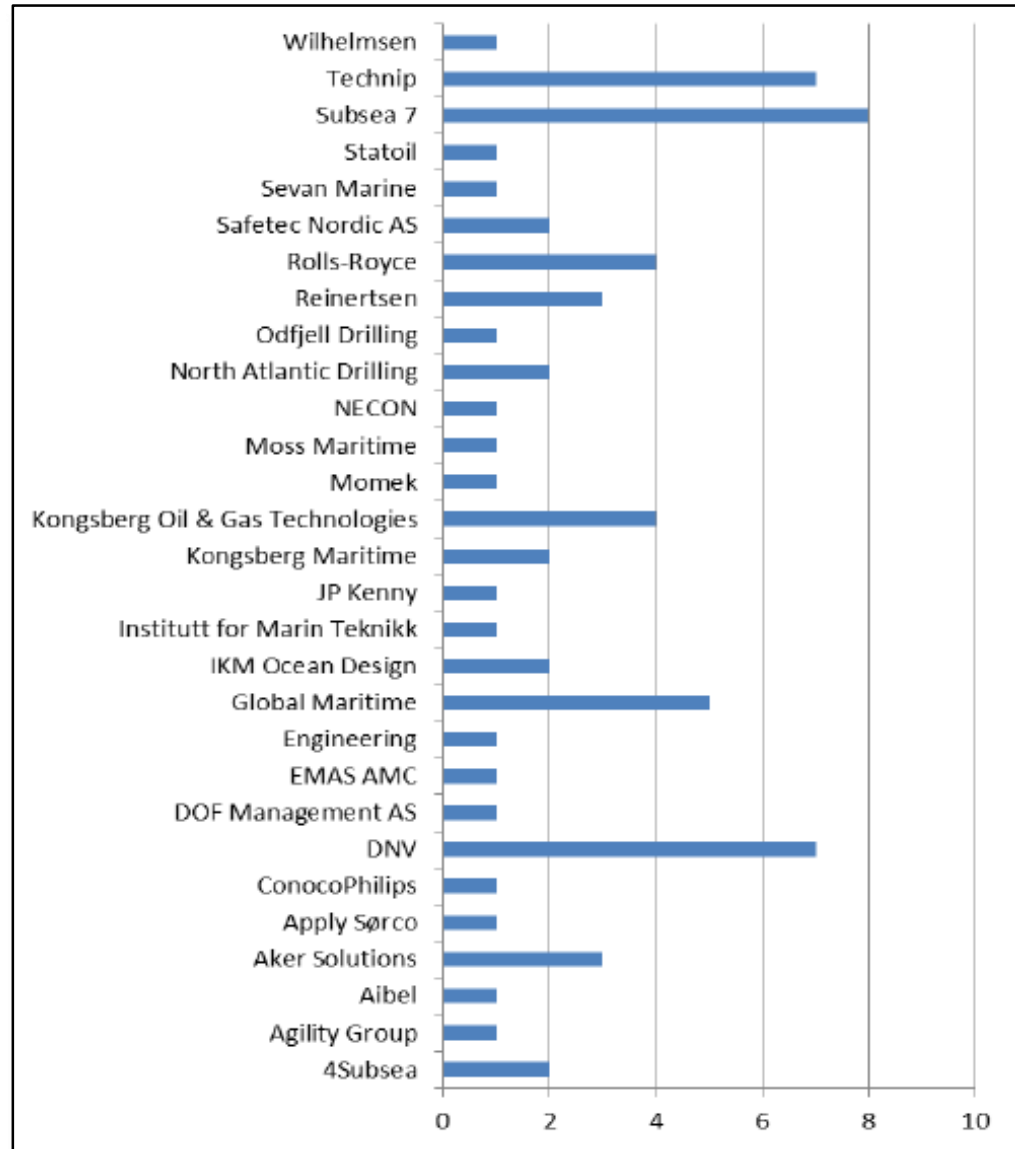

Hvilken bedrift har du signert med? - 2013