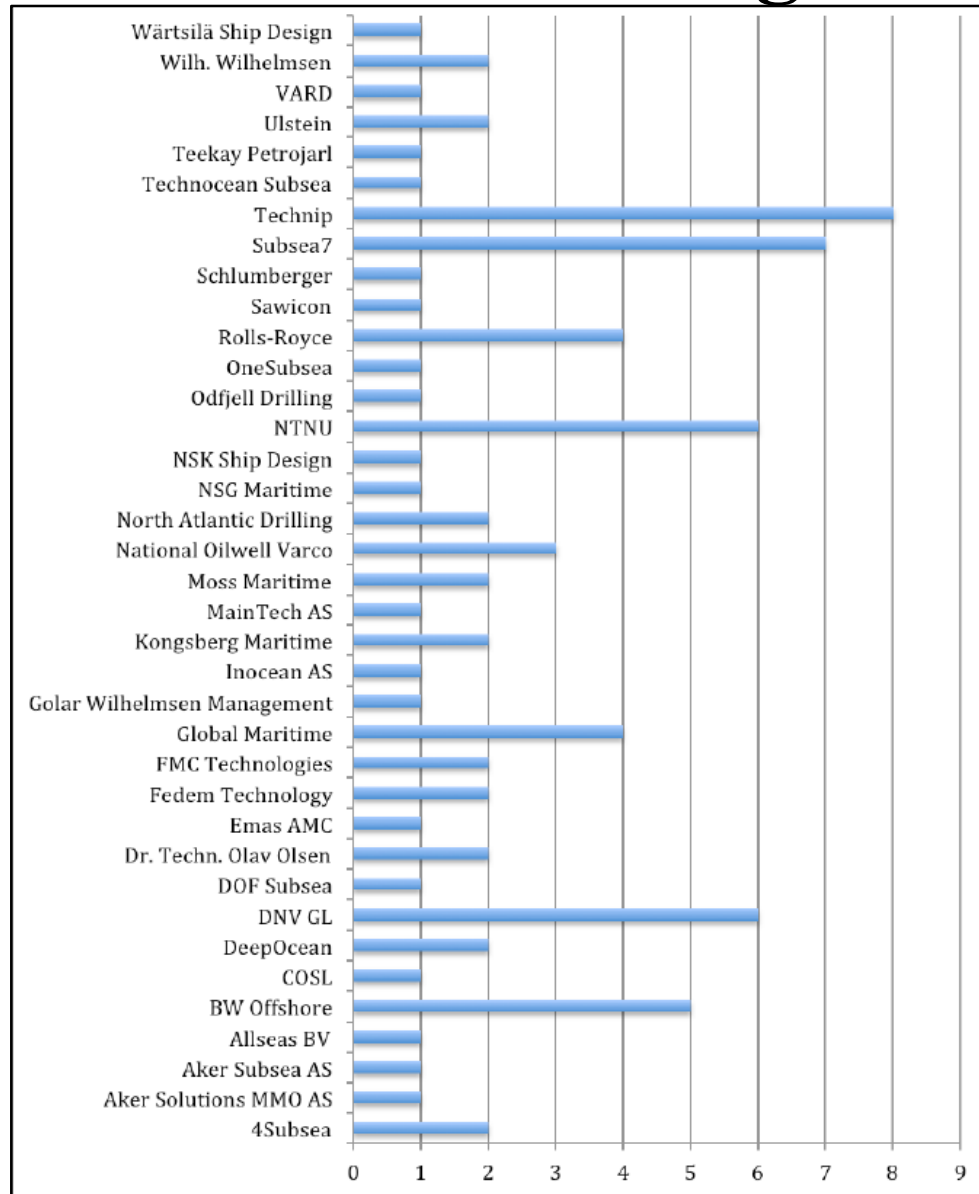

Hvilken bedrift har du signert med?

-2014