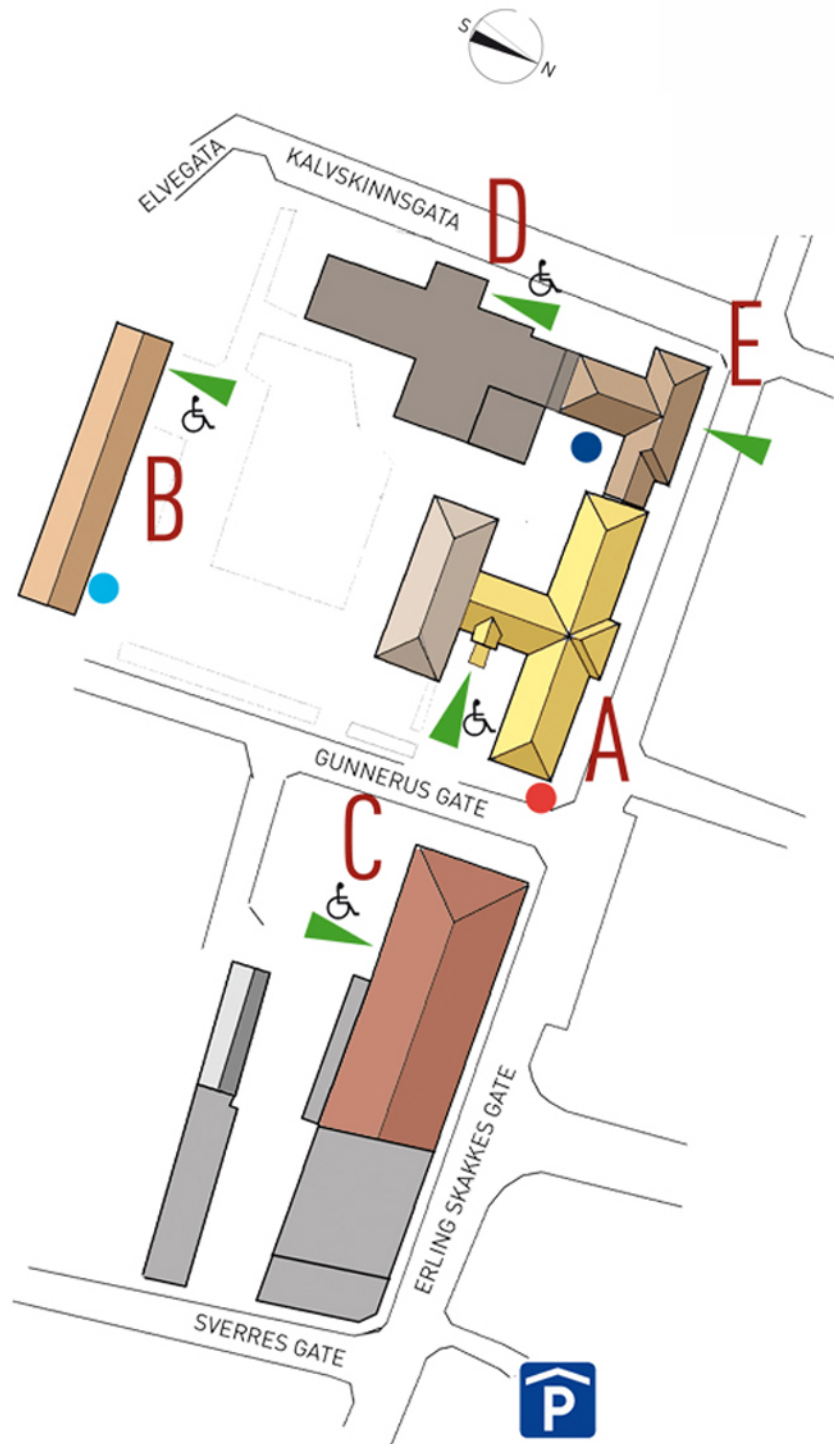

VITENSKAPSMUSEET

MUSEUM OF NATURAL HISTORY AND ARCAEOLOGY

A Gunnerushuset
 Hovedinngang Main Entrance
 Utstillinger Exhibitions
 Museumsbutikk Museum Shop

B Suhmhuset
 Kafé
 Middelalderutstilling Medieval Exhibition
 Auditorium

Inngang Entrance

Varemottak

Drift

Du er her You are here